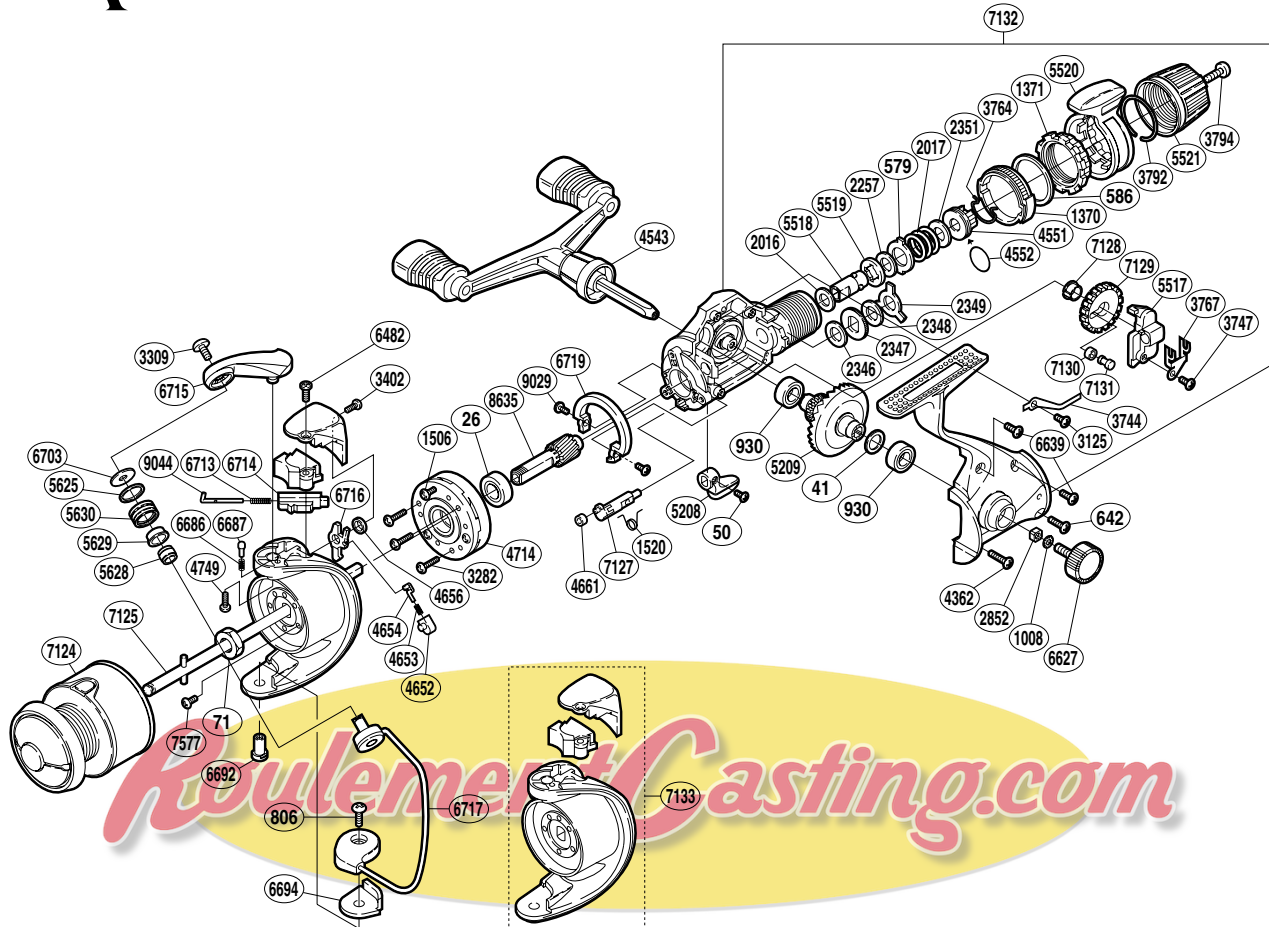

### SH-GTE3000

Part No.	Description	Part No.	Description	Part No.	Description
RD 0026	Ball Bearing	RD 3747	Slider Retainer Screw	RD 6627	Handle Screw Cap
RD 0041	Drive Gear Washer	RD 3764	Hold Click Spring	RD 6639	Side Cover Screw (short)
RD 0050	Anti-Reverse Lever Screw	RD 3767	Oscillating Slider Retainer	RD 6686	Click Spring
RD 0071	Rotor Nut	RD 3792	Lever Hold Spring	RD 6687	Bail Arm Click
RD 0579	Eared Washer "B"	RD 3794	Drag Programmer Screw	RD 6692	Bail Hold Support Shaft
RD 0586	Fightin' Pressure Screw Washer	RD 4362	Side Cover Screw (long)	RD 6694	Bail Hold Support Spacer
RD 0642	Side Cover Screw (medium)	RD 4543	Double Paddle Handle Assembly	RD 6703	Line Roller Washer
RD 0806	Bail Hold Support Screw	RD 4551	Pressure Screw	RD 6713	Bail Spring
RD 0930	Ball Bearing	RD 4552	"O" Ring	RD 6714	Bail Spring Guide (B)
RD 1008	Handle Lock Washer	RD 4652	Lever Spring Guide (B)	RD 6715	Bail Arm
RD 1370	Lever Click Gear	RD 4653	Lever Spring	RD 6716	Bail Trip Lever
RD 1371	Fightin' Pressure Screw	RD 4654	Lever Spring Guide (A)	RD 6717	Bail Assembly
RD 1506	Clutch Cover Screw	RD 4656	Trip Lever Spacer	RD 6719	Friction Ring
RD 1520	Lever Spring	RD 4661	Anti-Reverse Cam Ring	RD 7124	Spool Assembly
RD 2016	Drag Washer "H" (cloth)	RD 4714	Roller Clutch Assembly	RD 7125	Main Shaft
RD 2017	Drag Coil Spring	RD 4749	Bail Arm Screw	RD 7127	Anti-Reverse Cam
RD 2257	Drag Washer "H" (blue)	RD 5208	Anti-Reverse Lever	RD 7128	Oscillating Gear Bushing
RD 2346	Drag Washer "C" (cloth)	RD 5209	Drive Gear	RD 7129	Oscillating Gear
RD 2347	Click Gear	RD 5517	Oscillating Slider	RD 7130	Oscillating Guide Pin Bushing
RD 2348	Drag Washer "C" (blue)	RD 5518	Drag Shaft (A)	RD 7131	Oscillating Guide Pin
RD 2349	Eared Washer "B"	RD 5519	Drag Shaft (B)	RD 7132	Body Assembly
RD 2351	Drag Spring Washer	RD 5520	Fightin' Drag Lever	RD 7133	Rotor Assembly
RD 2852	Handle Screw Lock	RD 5521	Drag Programmer	RD 7577	Nut Lock Screw
RD 3125	Drag Click Screw	RD 5625	Line Roller Spacer	RD 8635	Pinion Gear (B)
RD 3282	Roller Clutch Screw	RD 5628	Line Roller Collar	RD 9029	Friction Ring Screw
RD 3309	Line Roller Screw	RD 5629	Line Roller Bushing	RD 9044	Bail Spring Guide (A)
RD 3402	Rotor Protector Screw (small)	RD 5630	Line Roller		
RD 3744	Drag Click	RD 6482	Rotor Protector Screw (large)		